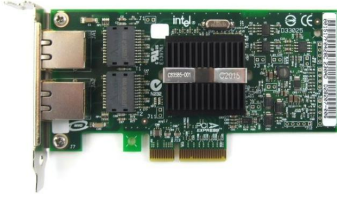

# Oracle 371-0905 Datasheet

Oracle Sun 371-0905 X7280A-2 PCI-Express T1000/T2000 Dual Gigabit Ethernet UTP Server Adapter

371-0905

Oracle Sun 371-0905 X7280A-2 PCI-Express T1000/T2000 Dual Gigabit Ethernet UTP Server Adapter

Manufacturer: Sun Microsystems

Manufacturer Part Number: X7280A-2

Manufacturer Website Address: <http://www.sun.com>

Brand Name: Sun

Product Model: 371-0905

Product Name: PCI-E Low profile Dual Gigabit Ethernet

Product Type: Fast Ethernet Card

Interfaces/Ports

Host Interface: PCI Express

Total Number of Ports: 2

Number of Network (RJ-45) Ports: 2

Network & Communication

Network Technology: 1000Base-T

Physical Characteristics