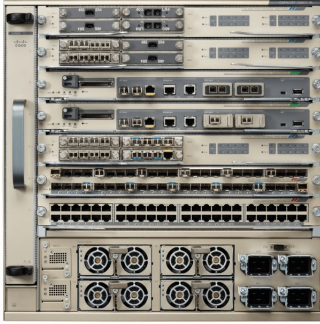

Cisco C6807-XL Datasheet

Cisco C6807-XL Catalyst 6807-XL 7-slot chassis, 10RU

C6807-XL

Cisco C6807-XL Catalyst 6807-XL 7-slot chassis, 10RU

[Buy Now](#)