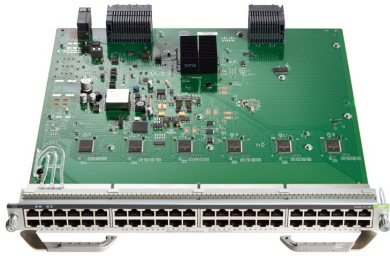

# Cisco C9400-LC-48T Datasheet

Cisco C9400-LC-48T Catalyst 9400 Series 48-Port 10/100/1000 (RJ-45)

C9400-LC-48T

Cisco C9400-LC-48T Catalyst 9400 Series 48-Port 10/100/1000 (RJ-45)

[Buy Now](#)