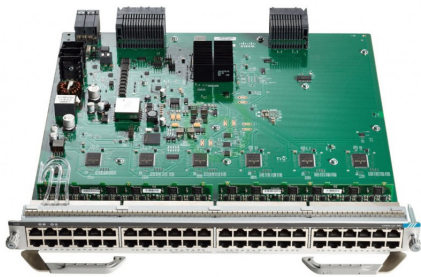

# Cisco C9400-LC-48U Datasheet

Cisco C9400-LC-48U Catalyst 9400 Series 48-Port UPOE 10/100/1000 (RJ-45)

C9400-LC-48U

Cisco C9400-LC-48U Catalyst 9400 Series 48-Port UPOE 10/100/1000 (RJ-45)

[Buy Now](#)