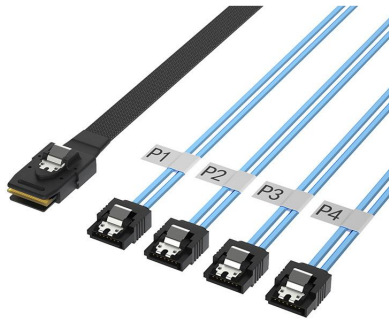

# Cablexa CAB-8087-4xSATA Datasheet

Internal Mini SAS SFF-8087 36P to 4x 7P SATA Forward Breakout Cable, Straight to Straight

CAB-8087-4xSATA

Internal Mini SAS SFF-8087 36P to 4x 7P SATA Forward Breakout Cable, Straight to Straight

Mini SAS technology guarantees performance at 3.0 Gigabits per second. This SAS cable features Mini SAS type SFF-8087 connectors and Internal SATA connectors. This cable connects a SFF-8087 Mini SAS Controller directly to 4 SATA drives.

## Features

- Length: 0.5~1 meter
- Connector A = SFF-8087 (Mini SAS)
- Connector B = (4) SATA (SATA )
- Crossover wiring
- Impedance = 100 Ohms
- High performance 8 pair wire construction
- Exceeds SAS 1.1 and SAS 2 Specification