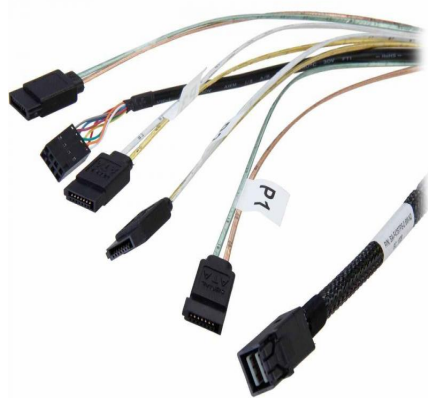

Broadcom L5-00220-00 Datasheet

Broadcom L5-00220-00 CBL-SFF8643-SATASB-06M 0.6m Internal Mini SAS HD SFF8643 to 4 SATA Cable

L5-00220-00

Broadcom L5-00220-00 CBL-SFF8643-SATASB-06M 0.6m Internal Mini SAS HD SFF8643 to 4 SATA Cable

Broadcom cables ensure smooth RAID controller card and HBA installations with vendor-tested cabling.

Broadcom cables are tested and approved to ensure a successfully deployed storage solution:

- Various internal cable options ease system integration
- Cables are thoroughly tested to deliver quality and performance

These cables enable connections from 9300 and 9400 series MegaRAID and HBA adapters to SAS and SATA devices.

Specifications

- Product: CBL-SFF8643-SATASB-06M
- MPN: L5-00220-00
- Length: 0.6m
- To Controller: SFF-8643
- To Drives/Backplane: Four SATA
- Compatible Controllers
 - MegaRAID 9380-4i4e
 - MegaRAID 9361 (-4i, -8i)
 - MegaRAID 9341 (-4i, -8i)