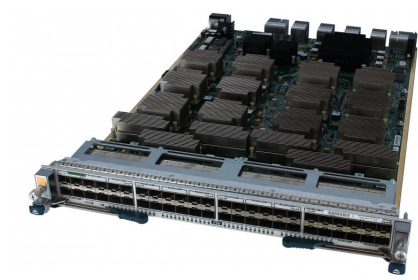

# Cisco N7K-F248XP-25E Datasheet

Cisco N7K-F248XP-25E Nexus 7000 F2-Series 48 Port 1/10G (SFP+) Enhanced

N7K-F248XP-25E

Cisco N7K-F248XP-25E Nexus 7000 F2-Series 48 Port 1/10G (SFP+) Enhanced

[Buy Now](#)