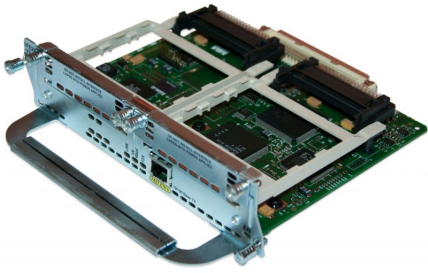

Cisco NM-1FE2W-V2 Datasheet

Cisco NM-1FE2W-V2 1 port 10/100 Ethernet with 2 WAN Card Slot Network Module

NM-1FE2W-V2

Cisco NM-1FE2W-V2 1 port 10/100 Ethernet with 2 WAN Card Slot Network Module

[Buy Now](#)