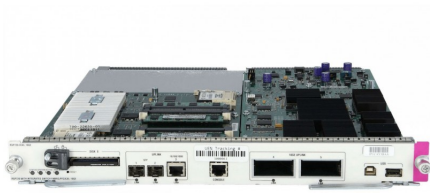

Cisco RSP720-3C-10GE Datasheet

Cisco RSP720-3C-10GE 7600 Route Switch Processor 720Gbps fabric, PFC3C, 10G

RSP720-3C-10GE

Cisco RSP720-3C-10GE 7600 Route Switch Processor 720Gbps fabric, PFC3C, 10G

[Buy Now](#)