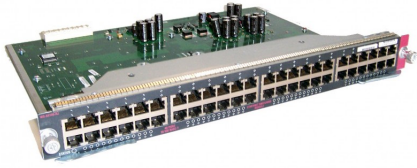

# Cisco WS-X4148-RJ45V Datasheet

Cisco WS-X4148-RJ45V Catalyst 4500 prestandard PoE 10/100, 48-Ports (RJ45)

WS-X4148-RJ45V

Cisco WS-X4148-RJ45V Catalyst 4500 prestandard PoE 10/100, 48-Ports (RJ45)

[Buy Now](#)