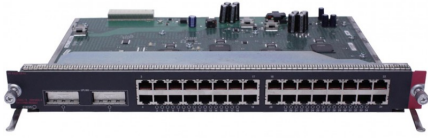

Cisco WS-X4232-GB-RJ Datasheet

Cisco WS-X4232-GB-RJ Catalyst 4500 32-port 10/100 RJ-45 and 2-GE GBIC Switching Module

WS-X4232-GB-RJ

Cisco WS-X4232-GB-RJ Catalyst 4500 32-port 10/100 RJ-45 and 2-GE GBIC Switching Module