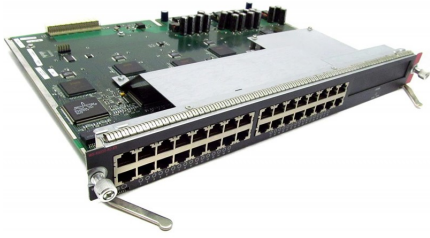

# Cisco WS-X4232-RJ-XX Datasheet

Cisco WS-X4232-RJ-XX Catalyst Switch 4000/4500 Series 32 Port 10/100Base-T Switching Module

WS-X4232-RJ-XX

Cisco WS-X4232-RJ-XX Catalyst Switch 4000/4500 Series 32 Port 10/100Base-T Switching Module