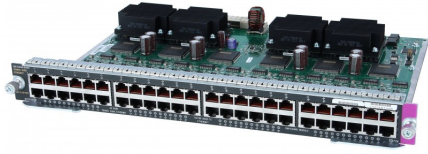

# Cisco WS-X4248-RJ45V Datasheet

Cisco WS-X4248-RJ45V Catalyst 4500 PoE 802.3af 10/100, 48-Ports (RJ45)

WS-X4248-RJ45V

Cisco WS-X4248-RJ45V Catalyst 4500 PoE 802.3af 10/100, 48-Ports (RJ45)

[Buy Now](#)