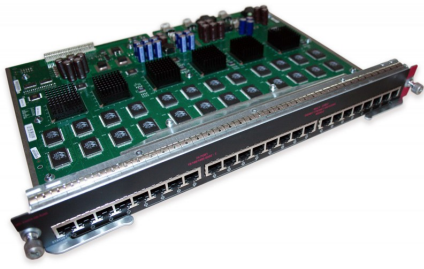

Cisco WS-X4424-GB-RJ45 Datasheet

Cisco WS-X4424-GB-RJ45 Catalyst 4500 24-port 10/100/1000BASE-T RJ45 Gigabit Ethernet Switching Module

WS-X4424-GB-RJ45

Cisco WS-X4424-GB-RJ45 Catalyst 4500 24-port 10/100/1000BASE-T RJ45 Gigabit Ethernet Switching Module