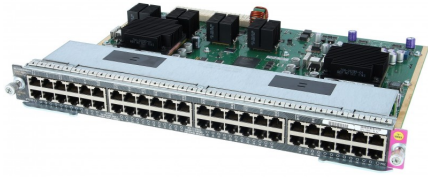

Cisco WS-X4648-RJ45V+E Datasheet

Cisco WS-X4648-RJ45V+E Catalyst 4500E Series 48-Port 802.3af PoE and PoEP - 10/100/1000 (RJ-45)

WS-X4648-RJ45V+E

Cisco WS-X4648-RJ45V+E Catalyst 4500E Series 48-Port 802.3af PoE and PoEP - 10/100/1000 (RJ-45)