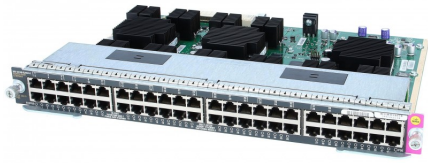

Cisco WS-X4748-RJ45+E Datasheet

Cisco WS-X4748-RJ45+E Catalyst 4500E 48-Port PoE 802.3at 10/100/1000

WS-X4748-RJ45+E

Cisco WS-X4748-RJ45+E Catalyst 4500E 48-Port PoE 802.3at 10/100/1000

[Buy Now](#)