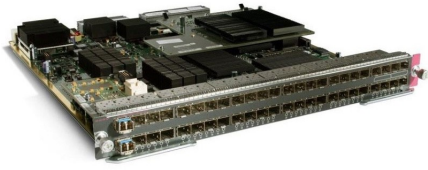

Cisco WS-X6848-SFP-2TXL Datasheet

Cisco WS-X6848-SFP-2TXL Catalyst 6500 48-port GigE Mod: fabric-enabled with DFC4XL

WS-X6848-SFP-2TXL

Cisco WS-X6848-SFP-2TXL Catalyst 6500 48-port GigE Mod: fabric-enabled with DFC4XL